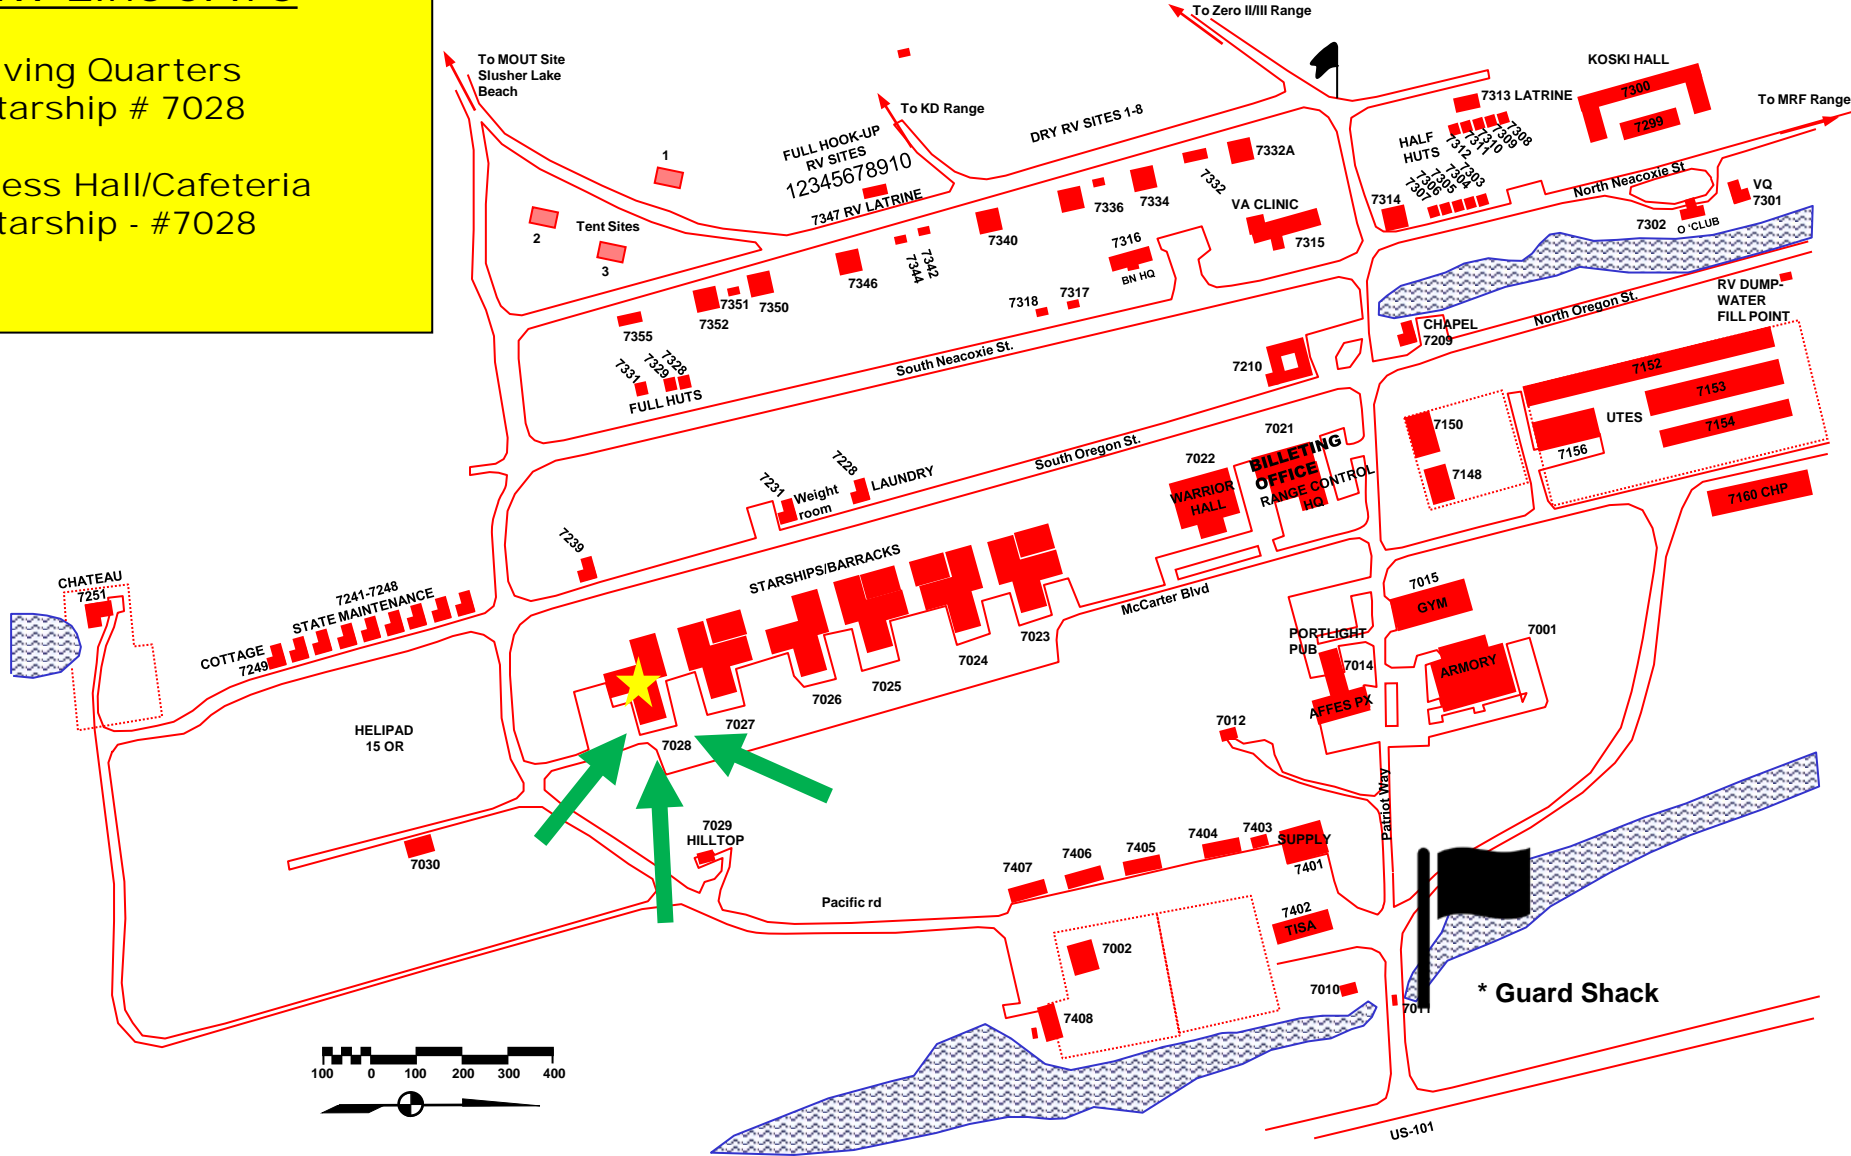

**Class starts at 8am Monday morning**

**NW Line JATC**

Living Quarters  
Starship # 7028

Mess Hall/Cafeteria  
Starship - #7028

# Camp Rilea Armed Forces Training Center

ONLY personnel assigned to units engaged in training are permitted in training areas, training facilities, and ranges. Any unauthorized personnel found in a training area, training facility, or range are subject to immediate removal from Camp Rilea. The paved roads of the cantonment area are the only areas authorized for privately owned vehicles and are considered the boundary for the cantonment area and training areas. All questions will be directed to Camp Rilea Range Control in Bldg 7021.